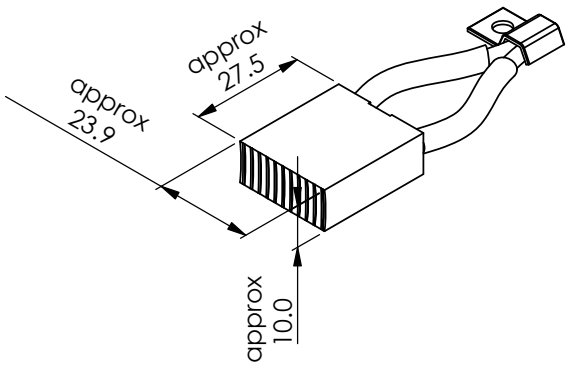

Ordering Code 5AAZ1ADZ001

Unit : mm

Ordering Code 5AAZ2ADZ001

Unit : mm

Apply To Motor Type :

PN12 DC 12V / 1600W

Apply To Motor Type :

PN24 DC 24V / 2200W

**D.C. MOTOR CARBON BRUSH
DIMENSIONS**

Ordering Code 5AAZ1AGZ001

Unit : mm

Apply To Motor Type :

LN12 DC 12V / 2500W

Ordering Code 5AAL2AHB003

Unit : mm

Apply To Motor Type :