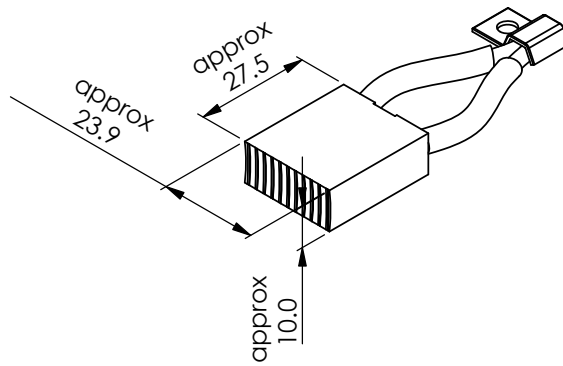

**D.C. MOTOR CARBON BRUSH
DIMENSIONS**

Ordering Code 5AAZ1AGZ001

Unit : mm

Apply To Motor Type :

LN12 DC 12V / 2500W

Ordering Code 5AAL2AHB003

Unit : mm

Apply To Motor Type :